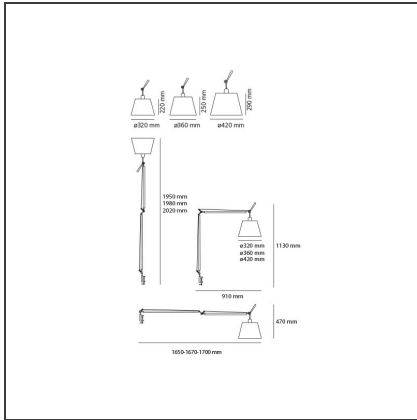

Tolomeo Mega Table LED 3000K Alluminum with dimmer on head

IP20 

DESIGN BY

Michele De Lucchi, Giancarlo Fassina

DESCRIPTION

Materials: cantilevered arms in polished aluminium; diffuser in parchment paper, in silk satin or in black fabric on a plastic frame; joints and clamp in polished aluminium. Specification: diffuser, available in three sizes, adjustable in all directions. System of spring balancing. The code is referred to the body lamp only

TECHNICAL DRAWINGS

FEATURES

Article Code:	0761010A	Material:	Aluminium, steel
Colour:	Alluminium	Series:	Design
Installation:	Table		

DIMENSIONS

Length:	cm 91
Height:	cm 113

INCLUDED SOURCES

Category:	LED	Color temperature (K):	3000K
Number:	1	CRI:	90
Watt:	31W		
Type:	0		
Class:	A		

LUMINAIRE

Watt:	31W	Delivered lumens output (lm):	1999lm/2002lm/2016lm
Voltage:	48V	CCT:	3000K
		CRI:	90
		Dimmer Typology:	Push button Dimmer

ACCESSORIES

TOLOMEO MEGA
DIFF.PERG.360
0780020A

TOLOMEO
MORSETTO
A004100