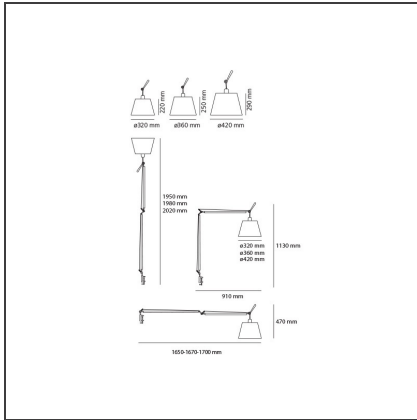

Tolomeo Mega Table LED 3000K Alluminium with dimmer on cable

IP20 

DESIGN BY

Michele De Lucchi, Giancarlo Fassina

DESCRIPTION

Materials: cantilevered arms in polished aluminium; diffuser in parchment paper, in silk satin or in black fabric on a plastic frame; joints and clamp in polished aluminium. Specification: diffuser, available in three sizes, adjustable in all directions. System of spring balancing. The code is referred to the body lamp only

TECHNICAL DRAWINGS

FEATURES

Article Code:	0762010A	Material:	Aluminium, steel
Colour:	Alluminium	Series:	Design
Installation:	Table		

DIMENSIONS

Length:	cm 91
Height:	cm 113

INCLUDED SOURCES

Category:	LED	Color temperature (K):	3000K
Number:	1	CRI:	90
Watt:	31W		
Type:	0		
Class:	A		

LUMINAIRE

Watt:	31W	Delivered lumens output (lm):	1999lm/2002lm/2016lm
Voltage:	48V	CCT:	3000K
		CRI:	90
		Dimmer Typology:	Push button Dimmer su cavo

ACCESSORIES

TOLOMEO MEGA
DIFF.PERG.360
0780020A

TOLOMEO
MORSETTO
A004100