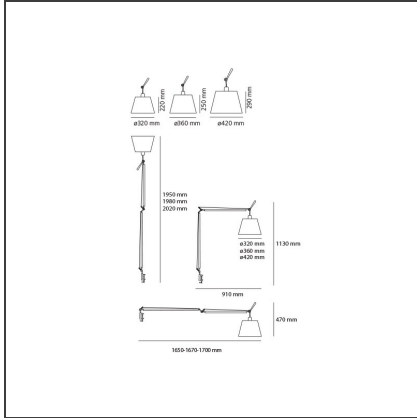

## DESCRIPTION

Materials: cantilevered arms in polished aluminium; diffuser in parchment paper, in silk satin or in black fabric on a plastic frame; joints and clamp in polished aluminium. Specification: diffuser, available in three sizes, adjustable in all directions. System of spring balancing. The code is referred to the body lamp only

## FEATURES

<b>Article Code:</b>	0761W30A	<b>Material:</b>	Aluminium, steel
<b>Colour:</b>	Black	<b>Series:</b>	Design
<b>Installation:</b>	Table		

## DIMENSIONS

<b>Length:</b>	cm 91
<b>Height:</b>	cm 113