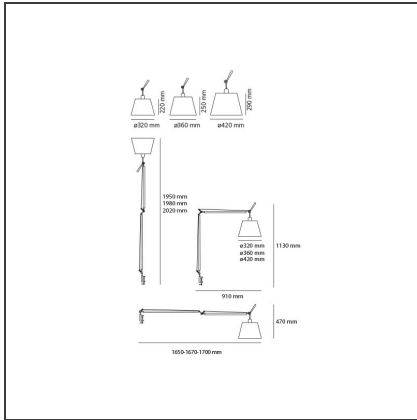

Tolomeo Mega Table LED 2700K Black with dimmer on cable

IP20 

DESIGN BY

Michele De Lucchi, Giancarlo Fassina

DESCRIPTION

Materials: cantilevered arms in polished aluminium; diffuser in parchment paper, in silk satin or in black fabric on a plastic frame; joints and clamp in polished aluminium. Specification: diffuser, available in three sizes, adjustable in all directions. System of spring balancing. The code is referred to the body lamp only

TECHNICAL DRAWINGS

FEATURES

Article Code:	0762W30A	Material:	Aluminium, steel
Colour:	Black	Series:	Design
Installation:	Table		

DIMENSIONS

Length:	cm 91
Height:	cm 113

INCLUDED SOURCES

Category:	LED	Color temperature (K):	2700K
Number:	1	CRI:	90
Watt:	31W		
Type:	0		
Class:	A		

LUMINAIRE

Watt:	31W	Delivered lumens output (lm):	1868lm/1871lm/1884lm
Voltage:	48V	CCT:	2700K
		CRI:	90
		Dimmer Typology:	Push button Dimmer su cavo

ACCESSORIES

TOLOMEO MEGA
DIFF.PERG.360
0780020A

TOLOMEO
MORSETTO
A004100