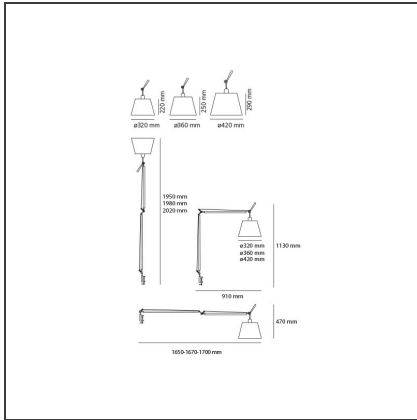

Tolomeo Mega Table LED 2700K Alluminum with dimmer on head

IP20 

DESIGN BY

Michele De Lucchi, Giancarlo Fassina

DESCRIPTION

Materials: cantilevered arms in polished aluminium; diffuser in parchment paper, in silk satin or in black fabric on a plastic frame; joints and clamp in polished aluminium. Specification: diffuser, available in three sizes, adjustable in all directions. System of spring balancing. The code is referred to the body lamp only

TECHNICAL DRAWINGS

FEATURES

Article Code:	0761W10A	Material:	Aluminium, steel
Colour:	Alluminium	Series:	Design
Installation:	Table		

DIMENSIONS

Length:	cm 91
Height:	cm 113

INCLUDED SOURCES

Category:	LED	Color temperature (K):	2700K
Number:	1	CRI:	90
Watt:	31W		
Type:	0		
Class:	A		

LUMINAIRE

Watt:	31W	Delivered lumens output (lm):	1868lm/1871lm/1884lm
Voltage:	48V	CCT:	2700K
		CRI:	90
		Dimmer Typology:	Push button Dimmer

ACCESSORIES

TOLOMEO MEGA
DIFF.PERG.360
0780020A

TOLOMEO
MORSETTO
A004100