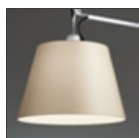

ACCESSORIES

TOLOMEO MEGA
DIFF.PERG.360
0780020A