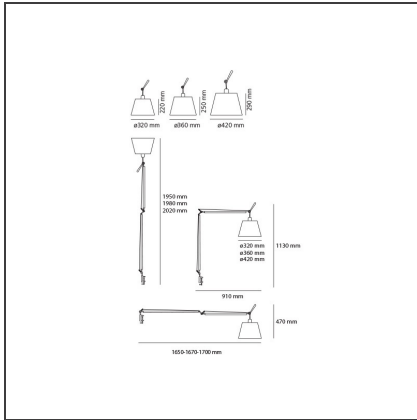

## DESCRIPTION

Materials: cantilevered arms in polished aluminium; diffuser in parchment paper, in silk satin or in black fabric on a plastic frame; joints and clamp in polished aluminium. Specification: diffuser, available in three sizes, adjustable in all directions. System of spring balancing. The code is referred to the body lamp only

## FEATURES

<b>Article Code:</b>	0762W10A	<b>Material:</b>	Aluminium, steel
<b>Colour:</b>	Alluminium	<b>Series:</b>	Design
<b>Installation:</b>	Table		

## DIMENSIONS

<b>Length:</b>	cm 91
<b>Height:</b>	cm 113