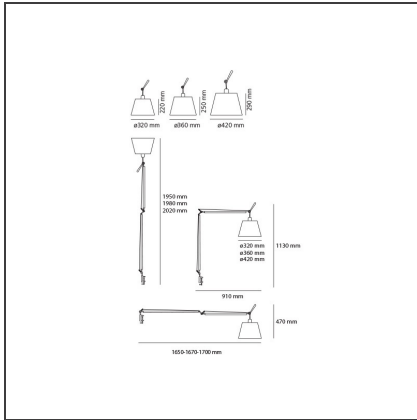

Tolomeo Mega Table - Black with switch on/off

IP20 

DESIGN BY

Michele De Lucchi, Giancarlo Fassina

DESCRIPTION

Materials: cantilevered arms in polished aluminium; diffuser in parchment paper, in silk satin or in black fabric on a plastic frame; joints and clamp in polished aluminium. Specification: diffuser, available in three sizes, adjustable in all directions. System of spring balancing. The code is referred to the body lamp only

TECHNICAL DRAWINGS

FEATURES

Article Code:	0564030A	Material:	Aluminium, steel
Colour:	Black	Series:	Design
Installation:	Table		

DIMENSIONS

Length:	cm 170	Impact Resistance:	N/D
Height:	cm 200	Glow Wire Test:	N/D

LUMINAIRE

Watt:	150W	Delivered lumens output (lm):	2900lm
Voltage:	220V-240V	CCT:	2900K

Notes

Possibility to mount LED source on E27 Socket

ACCESSORIES

TOLOMEO MEGA
DIFF.PERG.360
0780020A

TOLOMEO
MORSETTO
A004100