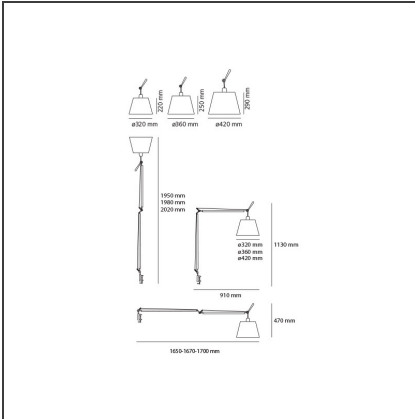

Tolomeo Mega Table - Black - with dimmer

IP20  Dimmerable: +  -

DESIGN BY

Michele De Lucchi, Giancarlo Fassina

DESCRIPTION

Materials: cantilevered arms in polished aluminium; diffuser in parchment paper, in silk satin or in black fabric on a plastic frame; joints and clamp in polished aluminium. Specification: diffuser, available in three sizes, adjustable in all directions. System of spring balancing. The code is referred to the body lamp only

TECHNICAL DRAWINGS

FEATURES

Article Code:	0778030A	Material:	Aluminium, steel
Colour:	Black	Series:	Design
Installation:	Table		

DIMENSIONS

Length:	cm 170	Impact Resistance:	N/D
Height:	cm 200	Glow Wire Test:	N/D

TOLOMEO
SUPP.TAVOLO
FISSO
A004200