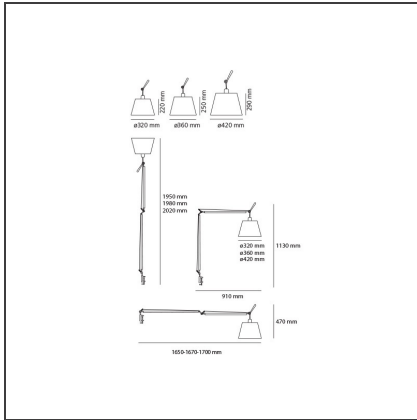

Tolomeo Mega Table - Alluminium with switch on/off

IP20 

DESIGN BY

Michele De Lucchi, Giancarlo Fassina

DESCRIPTION

Materials: cantilevered arms in polished aluminium; diffuser in parchment paper, in silk satin or in black fabric on a plastic frame; joints and clamp in polished aluminium. Specification: diffuser, available in three sizes, adjustable in all directions. System of spring balancing. The code is referred to the body lamp only

TECHNICAL DRAWINGS

FEATURES

Article Code:	0564010A	Material:	Aluminium, steel
Colour:	Alluminium	Series:	Design
Installation:	Table		

DIMENSIONS

Length:	cm 170	Impact Resistance:	N/D
Height:	cm 200	Glow Wire Test:	N/D

LUMINAIRE

Watt:	150W	Delivered lumens output (lm):	2900lm
Voltage:	220V-240V	CCT:	2900K

Notes

Possibility to mount LED source on E27 Socket

ACCESSORIES

TOLOMEO MEGA
DIFF.PERG.360
0780020A

TOLOMEO
MORSETTO
A004100