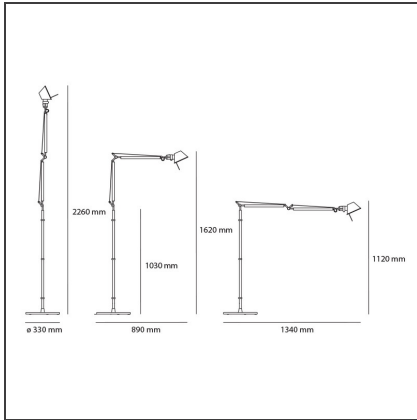

Tolomeo Floor - White

IP20

DESIGN BY

Michele De Lucchi, Giancarlo Fassina

DESCRIPTION

The code is referred to the body lamp only

TECHNICAL DRAWINGS

FEATURES

Article Code:	A004420	Material:	Aluminium, steel
Colour:	White	Series:	Design
Installation:	Floor		

DIMENSIONS

Height:	cm 162	Impact Resistance:	N/D
Base Diameter:	cm 33	Glow Wire Test:	N/D
Max Extension Height:	cm 226		

NOT INCLUDED SOURCES

Category:	HALO	Color Rendering:	1a
Number:	1	Color temperature (K):	2900K
Watt:	77W		
Lbs:	A60		
Socket:	E27		
Duration (h):	1000h		

ALTERNATIVE SOURCES

Category:	LED
Number:	1
Watt:	8W
Delivered lumens output (lm):	1000lm
Type:	2
Socket:	E27
Class:	A

LUMINAIRE

Watt:	77W	Delivered lumens output (lm):	410lm
Voltage:	220V-240V	CCT:	3000K

Notes

Possibility to mount LED source on E27 Socket

ACCESSORIES

TOLOMEO TERRA
SNODO
A014000

TOLOMEO TERRA
BASE + ASTA
A012820