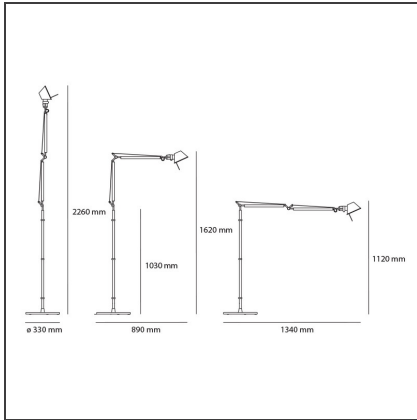

Tolomeo Floor - Black

IP20     

DESIGN BY

Michele De Lucchi, Giancarlo Fassina

DESCRIPTION

The code is referred to the body lamp only

TECHNICAL DRAWINGS

FEATURES

Article Code:	A004430	Material:	Aluminium, steel
Colour:	Black	Series:	Design
Installation:	Floor		

DIMENSIONS

Height:	cm 162	Impact Resistance:	N/D
Base Diameter:	cm 33	Glow Wire Test:	N/D
Max Extension Height:	cm 226		

NOT INCLUDED SOURCES

Category:	HALO	Color Rendering:	1a
Number:	1	Color temperature (K):	2900K
Watt:	77W		
Lbs:	A60		
Socket:	E27		
Duration (h):	1000h		

ALTERNATIVE SOURCES

Category:	LED
Number:	1
Watt:	8W
Delivered lumens output (lm):	1000lm
Type:	2
Socket:	E27
Class:	A

LUMINAIRE

Watt:	77W	Delivered lumens output (lm):	410lm
Voltage:	220V-240V	CCT:	3000K

Notes

Possibility to mount LED source on E27 Socket

ACCESSORIES

TOLOMEO TERRA
SNODO
A014000

TOLOMEO TERRA
BASE + ASTA
A012820