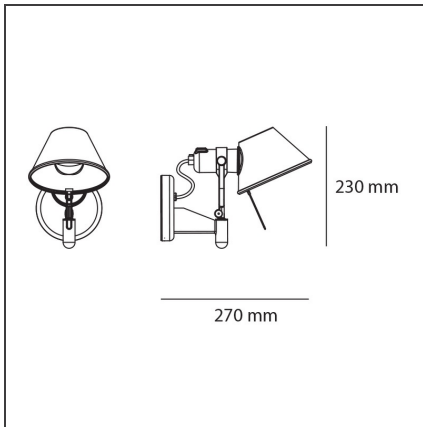

TECHNICAL DRAWINGS

FEATURES

Article Code:	A044750	Material:	Aluminium
Colour:	Aluminium	Series:	Design
Installation:	Wall		

DIMENSIONS

Height:	cm 23	Glow Wire Test:	750
Depth:	cm 25		

INCLUDED SOURCES

Category:	LED	Color temperature (K):	3000K
Number:	1	CRI:	90
Watt:	10W		
Type:	0		
Class:	A		

LUMINAIRE

Watt:	10W	Delivered lumens output (lm):	593lm
Voltage:	220V-240V	CCT:	3000K
		Efficiency:	70%
		Efficacy:	59lm/W
		CRI:	90
		Dimmer Typology:	Microswitch Dimmer

Notes

LED - with switch dimmer.