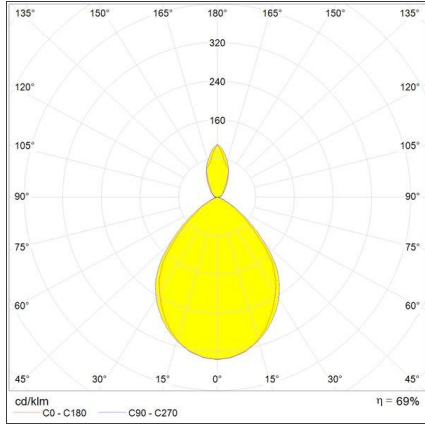

FEATURES

Article Code:	A0447W50	Material:	Aluminium
Colour:	Aluminium	Series:	Design
Installation:	Wall		

DIMENSIONS

Height:	cm 23	Glow Wire Test:	750
Depth:	cm 25		

INCLUDED SOURCES

Category:	LED	Color temperature (K):	2700K
Number:	1	CRI:	90
Watt:	10W		
Type:	0		
Class:	A		

LUMINAIRE

Watt:	10W	Delivered lumens output (lm):	593lm
Voltage:	220V-240V	CCT:	2700K
		Efficiency:	70%
		Efficacy:	59lm/W
		CRI:	90
		Dimmer Typology:	Microswitch Dimmer

Notes

LED - with switch dimmer.

LIGHT DISTRIBUTION