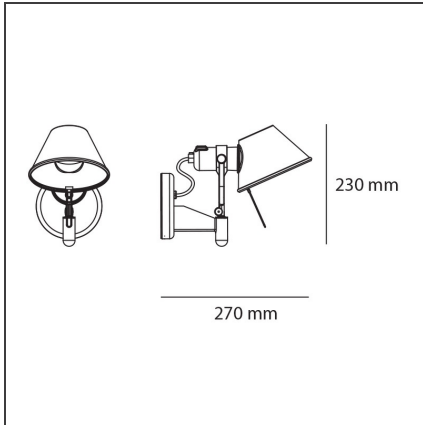

Tolomeo Faretto LED 2700K with dimmable switch

IP20    

DESIGN BY

Michele De Lucchi, Giancarlo Fassina

DESCRIPTION

Wall support in polished aluminium; diffuser in matt anodised aluminium.

TECHNICAL DRAWINGS

FEATURES

Article Code:	A0447W50	Material:	Aluminium
Colour:	Aluminium	Series:	Design
Installation:	Wall		

DIMENSIONS

Height:	cm 23	Glow Wire Test:	750
Depth:	cm 25		

INCLUDED SOURCES

Category:	LED	Color temperature (K):	2700K
Number:	1	CRI:	90
Watt:	10W		
Type:	0		
Class:	A		

LUMINAIRE

Watt:	10W	Delivered lumens output (lm):	593lm
Voltage:	220V-240V	CCT:	2700K
		Efficiency:	70%
		Efficacy:	59lm/W
		CRI:	90
		Dimmer Typology:	Microswitch Dimmer

Notes

LED - with switch dimmer.

LIGHT DISTRIBUTION