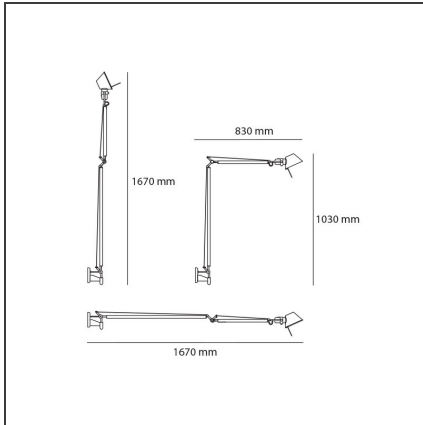

Tolomeo Braccio LED 2700K

IP20     

DESIGN BY

Michele De Lucchi, Giancarlo Fassina

DESCRIPTION

Cantilevered arms in polished aluminium; diffuser in matt anodised aluminium; joints and wall support in polished aluminium. System of spring balancing.

TECHNICAL DRAWINGS

FEATURES

Article Code:	A0460W50	Material:	Aluminium
Colour:	Aluminium	Series:	Design
Installation:	Wall		

DIMENSIONS

Length:	cm 83	Max Extension Length:	cm 167
Height:	cm 103		
Max Extension Height:	cm 167		