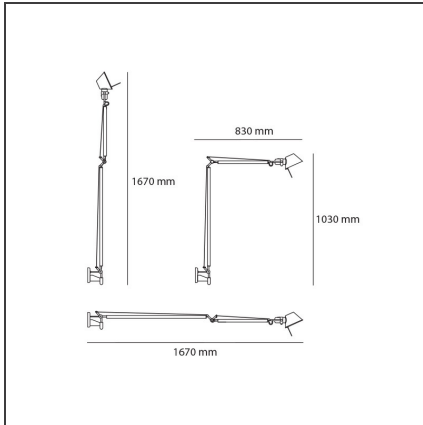

Tolomeo Braccio - Aluminum

IP20     

DESIGN BY

Michele De Lucchi, Giancarlo Fassina

DESCRIPTION

Cantilevered arms in polished aluminium; diffuser in matt anodised aluminium; joints and wall support in polished aluminium. System of spring balancing.

TECHNICAL DRAWINGS

FEATURES

Article Code:	A029050	Material:	Aluminium
Colour:	Aluminium	Series:	Design
Installation:	Wall		

DIMENSIONS

Length:	cm 83	Max Extension Length:	cm 167
Height:	cm 103		
Max Extension Height:	cm 167		

LUMINAIRE

Watt:	77W	Delivered lumens output (lm):	1180lm
Voltage:	220V-240V	CCT:	2900K

Notes

Possibility to mount LED source on E27 Socket