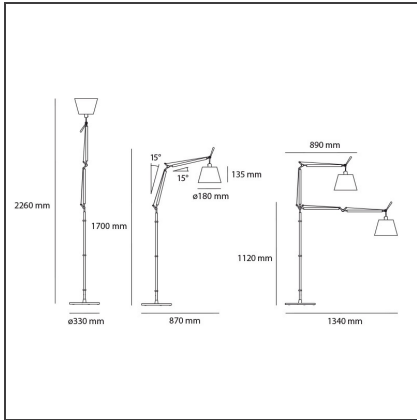

Tolomeo basculante terra - Parchment Diffuser 180

IP20     

DESIGN BY

Michele De Lucchi, Giancarlo Fassina

DESCRIPTION

Cantilevered arms in polished aluminium; two joints in polished aluminium; diffuser in parchment paper on a plastic frame. The code is referred to the body lamp only

TECHNICAL DRAWINGS

FEATURES

Article Code:	0947010A	Material:	Aluminium, parchment paper, steel
Colour:	Natural	Series:	Design
Installation:	Floor		

DIMENSIONS

Height:	cm 170	Max Extension Length:	cm 87
		Impact Resistance:	N/D
		Glow Wire Test:	N/D

LUMINAIRE

Watt:	46W
Voltage:	220V-240V

Notes

System of spring balancing. The diffuser normally used, remains vertical regardless of the angle of the arm. Possibility to mount LED source on E27 Socket.

ACCESSORIES