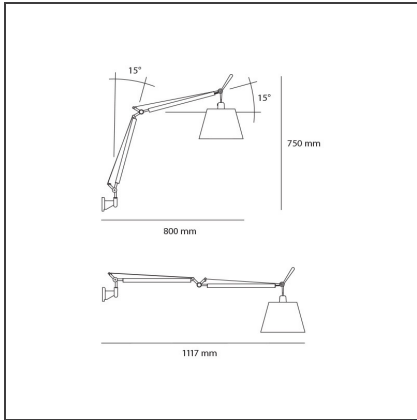

Tolomeo basculante parete - Satin 180

IP20    

DESIGN BY

Michele De Lucchi, Giancarlo Fassina

DESCRIPTION

Cantilevered arms in polished aluminium; diffuser in silk satin fabric on a plastic frame; wall support in polished aluminium. System of spring balancing. The code refers to the luminaire's body only

TECHNICAL DRAWINGS

FEATURES

Article Code:	0947020A	Material:	Aluminium, satin
Colour:	Grey	Series:	Design
Installation:	Wall		

DIMENSIONS

Length:	cm 80	Max Extension Length:	cm 112
Height:	cm 75		

NOT INCLUDED SOURCES