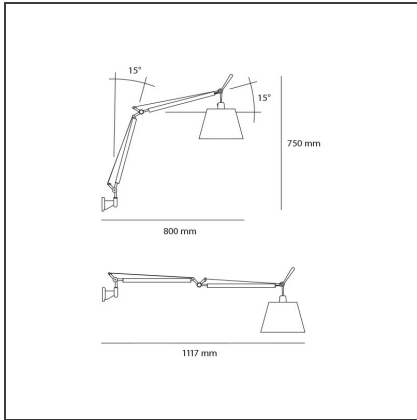

Tolomeo basculante parete - Parchment 180

IP20    

DESIGN BY

Michele De Lucchi, Giancarlo Fassina

DESCRIPTION

Cantilevered arms in polished aluminium; diffuser in parchment paper on a plastic frame; wall support in polished aluminium. System of spring balancing. The code refers to the luminaire's body only

TECHNICAL DRAWINGS

FEATURES

Article Code:	0947010A	Material:	Aluminium, parchment paper
Colour:	Natural	Series:	Design
Installation:	Wall		

DIMENSIONS

Length:	cm 80	Max Extension Length:	cm 112
Height:	cm 75		