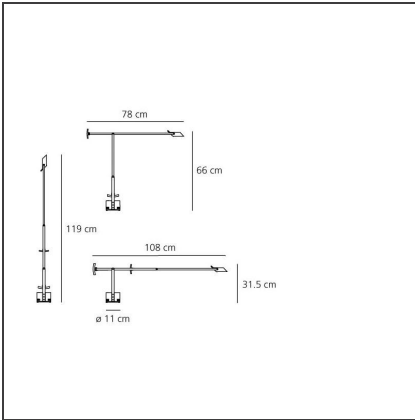

Tizio Led 3000K

IP20     

DESIGN BY

Richard Sapper

DESCRIPTION

Range of lamps available in several dimensions, with different finishing. Materials: painted polycarbonate. Tizio LED: head in aluminium. Specification: adjustable counterbalanced arms and head.

TECHNICAL DRAWINGS

FEATURES

Article Code:	A009210	Material:	aluminium, technopolymer
Colour:	Black	Series:	Design
Installation:	Table, Floor		

DIMENSIONS

Length:	cm 78	Max Extension Length:	cm 108
Height:	cm 66		
Base Diameter:	cm 11		
Inclination:	-42+42		
Max Extension Height:	cm 119		