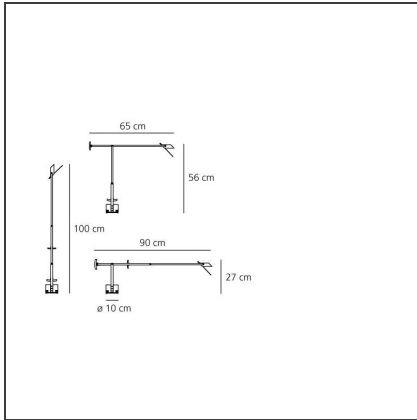

Tizio 35 Black

IP20     

DESIGN BY

Richard Sapper

DESCRIPTION

Range of lamps available in several dimensions, with different finishing. Materials: painted polycarbonate. Tizio LED: head in aluminium. Specification: adjustable counterbalanced arms and head.

TECHNICAL DRAWINGS

FEATURES

Article Code:	A005010	Material:	aluminium, technopolymer
Colour:	Black	Series:	Design
Installation:	Table		

DIMENSIONS

Length:	cm 65	Max Extension Length:	cm 90
Height:	cm 56	Impact Resistance:	N/D
Base Diameter:	cm 10	Glow Wire Test:	N/D
Max Extension Height:	cm 100		

NOT INCLUDED SOURCES

Category:	HALO	Color Rendering:	1a
Number:	1	Color temperature (K):	2900K
Watt:	35W		
Lbs:	Qt12-lp		
Socket:	Gy6.35		
Duration (h):	4000h		

ALTERNATIVE SOURCES

Category:	LED
Number:	1
Watt:	2,5W
Delivered lumens output (lm):	180lm
Type:	2
Socket:	GY6.35
Class:	A