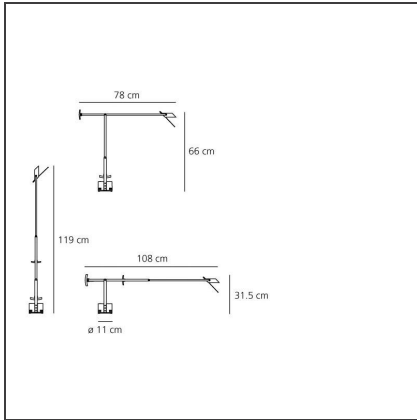

Tizio

IP20    

DESIGN BY

Richard Sapper

DESCRIPTION

Range of lamps available in several dimensions, with different finishing. Materials: painted polycarbonate. Tizio LED: head in aluminium. Specification: adjustable counterbalanced arms and head.

TECHNICAL DRAWINGS

FEATURES

<b>Article Code:</b>	A009010	<b>Material:</b>	aluminium, technopolymer
<b>Colour:</b>	Black	<b>Series:</b>	Design
<b>Installation:</b>	Table, Floor	<b>Area contract:</b>	Hospitality, Office, Residential
<b>Environment:</b>	Indoor	<b>Emission:</b>	Direct Adjustable

DIMENSIONS

<b>Length:</b>	cm 78	<b>Max Extension Length:</b>	cm 108
<b>Height:</b>	cm 66	<b>Impact Resistance:</b>	N/D
<b>Base Diameter:</b>	cm 11	<b>Glow Wire Test:</b>	N/D
<b>Inclination:</b>	-42+42		
<b>Max Extension Height:</b>	cm 119		