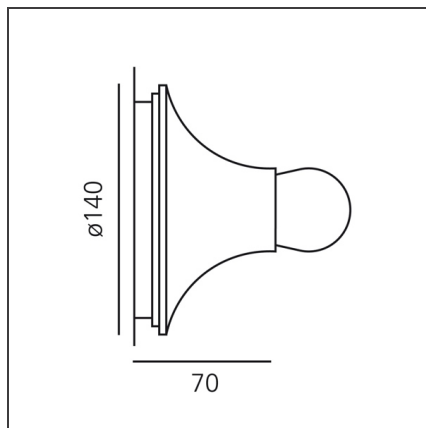

### FEATURES

<b>Article Code:</b>	A048150	<b>Material:</b>	Polycarbonate
<b>Colour:</b>	Anthracite grey	<b>Series:</b>	Design
<b>Installation:</b>	Wall, Ceiling	<b>Area contract:</b>	Residential
<b>Environment:</b>	Indoor	<b>Emission:</b>	Direct

### DIMENSIONS

**Width:** cm 7