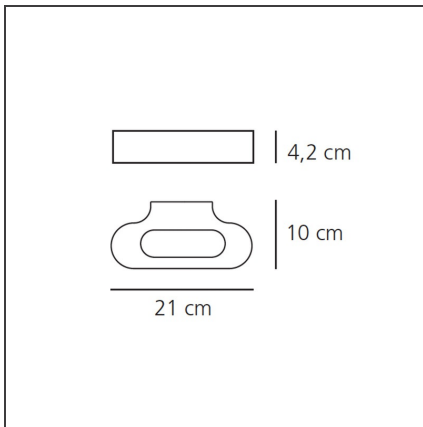

FEATURES

Article Code:	0615010A	Material:	Aluminium, methacrylate, polycarbonate
Colour:	White	Series:	Design
Installation:	Wall	Area contract:	Hospitality, null
Environment:	Indoor	Emission:	Direct/indirect

DIMENSIONS

Length:	cm 21	Glow Wire Test:	750°C
Width:	cm 10		
Height:	cm 4.2		

INCLUDED SOURCES

Category:	LED	Color temperature (K):	3000K
Number:	1		
Watt:	20W		
Delivered lumens output (lm):	1500lm		
Type:	0		
Class:	A		

LUMINAIRE

Watt:	20W	Delivered lumens output (lm):	1344lm
Voltage:	220V-240V	CCT:	3000K
		Efficiency:	80%
		Efficacy:	67.19lm/W
		CRI:	90
		Dimmable Typology:	Push

Notes

Lamp included.