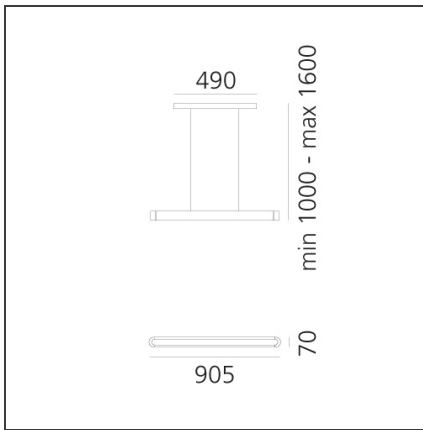

Talo sospensione LED 90 Dimmable - White

IP20

Dimmerable: + -

DESIGN BY

Neil Poulton

TECHNICAL DRAWINGS

FEATURES

Article Code:	1922010A	Material:	Aluminium, methacrylate, polycarbonate
Colour:	White	Series:	Design
Installation:	Suspension	Area contract:	Hospitality, null, Retail, Office
Environment:	Indoor	Emission:	Indirect Flood/direct Dark Light

DIMENSIONS

Length:	cm 90	Glow Wire Test:	650
Width:	cm 7		
Height:	cm 100		
Base Length:	cm 49		
Max Height from ceiling:	cm 160		

INCLUDED SOURCES

Category:	LED	Color temperature (K):	3000K
Number:	5	Color Tolerance:	MacAdam 3SDCM
Watt:	6W	CRI:	80
Delivered lumens output (lm):	914lm	Efficacy:	153lm/W
Type:	0	Service Life:	50000-L70
Class:	A		

LUMINAIRE

Power Supply:	Electronic Integrated	Delivered lumens output (lm):	3707lm
Watt:	32W	CCT:	3000K
Voltage:	220-240V	Efficiency:	79%
		Efficacy:	115.84lm/W
		CRI:	80
		Dimmable Typology:	Push

Notes