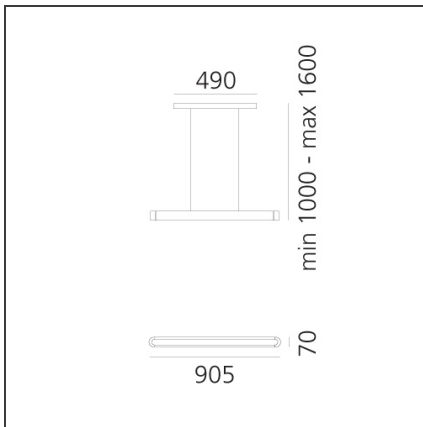

Talo sospensione LED 90 Dimmable - Silver

IP20

Dimmerable: + -

DESIGN BY

Neil Poulton

TECHNICAL DRAWINGS

FEATURES

Article Code:	1922020A	Material:	Aluminium, methacrylate, polycarbonate
Colour:	Silver	Series:	Design
Installation:	Suspension	Area contract:	Hospitality, null, Retail, Office
Environment:	Indoor	Emission:	Indirect Flood/direct Dark Light

DIMENSIONS

Length:	cm 90	Glow Wire Test:	650
Width:	cm 7		
Height:	cm 100		
Base Length:	cm 49		
Max Height from ceiling:	cm 160		

INCLUDED SOURCES

Category:	LED	Color temperature (K):	3000K
Number:	5	Color Tolerance:	MacAdam 3SDCM
Watt:	6W	CRI:	80
Delivered lumens output (lm):	914lm	Efficacy:	153lm/W
Type:	0	Service Life:	50000-L70
Class:	A		

Notes

Lamp included. Available mono or double tube (on the same line), in different lengths according to the power of the light source. The suspension cables are also feed cables.