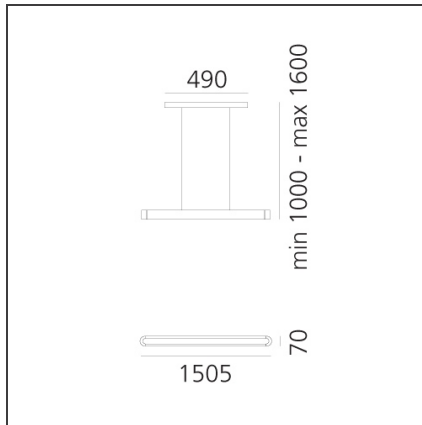

Talo sospensione LED 150 - Silver

IP20      

DESIGN BY

Neil Poulton

TECHNICAL DRAWINGS

FEATURES

Article Code:	1925020A	Material:	Aluminium, methacrylate, polycarbonate
Colour:	Silver	Series:	Design
Installation:	Suspension	Area contract:	Hospitality, null, Retail, Office
Environment:	Indoor	Emission:	Indirect Flood/direct Dark Light

DIMENSIONS

Length:	cm 150	Glow Wire Test:	650
Width:	cm 7		
Height:	cm 100		
Base Length:	cm 49		
Max Height from ceiling:	cm 160		

INCLUDED SOURCES

Category:	LED	Color temperature (K):	3000K
Number:	9	Color Tolerance:	MacAdam 3SDCM
Watt:	6.22W	CRI:	80
Delivered lumens output (lm):	951lm	Efficacy:	153lm/W
Type:	0	Service Life:	50000-L70
Class:	A		

LUMINAIRE

Watt:	60W	Delivered lumens output (lm):	6711lm
Voltage:	220-240V	CCT:	3000K
		Efficiency:	79%
		Efficacy:	111.84lm/W
		CRI:	80

Notes

Lamp included. Available mono or double tube (on the same line), in different lengths according to the power of the light source. The suspension cables are also feed cables.