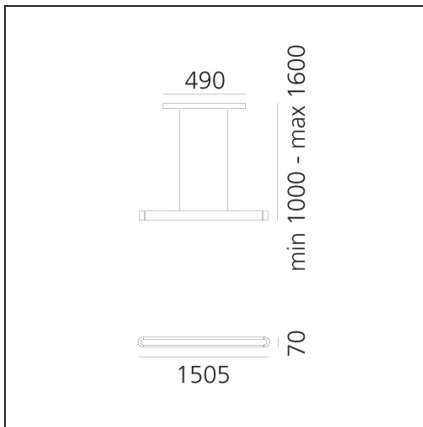

Talo sospensione LED 150 Dimmable - White

IP20      

Dimmerable: +  -

DESIGN BY

Neil Poulton

TECHNICAL DRAWINGS

FEATURES

Article Code:	1926010A	Material:	Aluminium, methacrylate, polycarbonate
Colour:	White	Series:	Design
Installation:	Suspension	Area contract:	Hospitality, null, Retail, Office
Environment:	Indoor	Emission:	Indirect Flood/direct Dark Light

DIMENSIONS

Length:	cm 150	Glow Wire Test:	650
Width:	cm 7		
Height:	cm 100		
Base Length:	cm 49		
Max Height from ceiling:	cm 160		

INCLUDED SOURCES

Category:	LED	Color temperature (K):	3000K
Number:	9	Color Tolerance:	MacAdam 3SDCM
Watt:	6.22W	CRI:	80
Delivered lumens output (lm):	951lm	Efficacy:	153lm/W
Type:	0	Service Life:	50000-L70
Class:	A		

LUMINAIRE

Power Supply:	Electronic Integrated	Delivered lumens output (lm):	6711lm
Watt:	60W	CCT:	3000K
Voltage:	220-240V	Efficiency:	79%
		Efficacy:	111.84lm/W
		CRI:	80
		Dimmable Typology:	Push

Notes