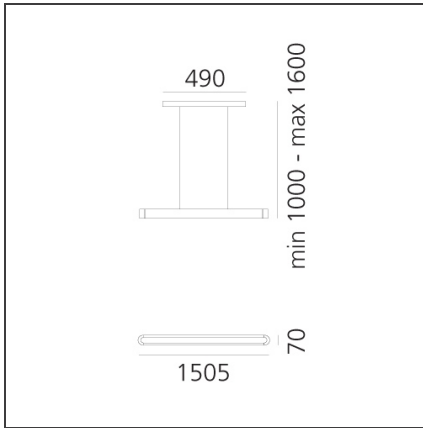

Talo sospensione LED 150 Dimmable - Silver

IP20

Dimmerable: + -

DESIGN BY

Neil Poulton

TECHNICAL DRAWINGS

FEATURES

Article Code:	1926020A	Material:	Aluminium, methacrylate, polycarbonate
Colour:	Silver	Series:	Design
Installation:	Suspension	Area contract:	Hospitality, null, Retail, Office
Environment:	Indoor	Emission:	Indirect Flood/direct Dark Light

DIMENSIONS

Length:	cm 150	Glow Wire Test:	650
Width:	cm 7		
Height:	cm 100		
Base Length:	cm 49		
Max Height from ceiling:	cm 160		

INCLUDED SOURCES

Category:	LED	Color temperature (K):	3000K
Number:	9	Color Tolerance:	MacAdam 3SDCM
Watt:	6.22W	CRI:	80
Delivered lumens output (lm):	951lm	Efficacy:	153lm/W
Type:	0	Service Life:	50000-L70
Class:	A		

Notes

Lamp included. Available mono or double tube (on the same line), in different lengths according to the power of the light source. The suspension cables are also feed cables.