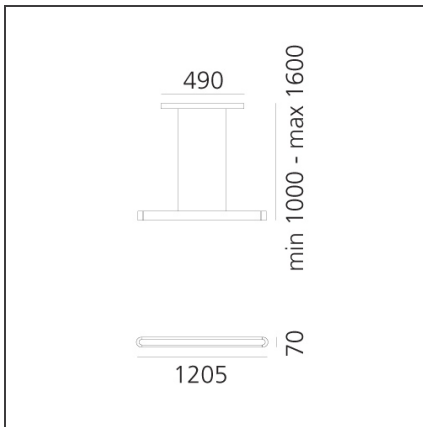

Talo sospensione LED 120 Dimmable - White

IP20

Dimmerable: + -

DESIGN BY

Neil Poulton

TECHNICAL DRAWINGS

FEATURES

Article Code:	1924010A	Material:	Aluminium, methacrylate, polycarbonate
Colour:	White	Series:	Design
Installation:	Suspension	Area contract:	Hospitality, null, Retail, Office
Environment:	Indoor	Emission:	Indirect Flood/direct Dark Light

DIMENSIONS

Length:	cm 120	Glow Wire Test:	650
Width:	cm 7		
Height:	cm 100		
Base Length:	cm 49		
Max Height from ceiling:	cm 160		

INCLUDED SOURCES

Category:	LED	Color temperature (K):	3000K
Number:	6	Color Tolerance:	MacAdam 3SDCM
Watt:	6.72W	CRI:	80
Delivered lumens output (lm):	1014lm	Efficacy:	151lm/W
Type:	0	Service Life:	50000-L70
Class:	A		
Category:	LED	Color temperature (K):	3000K
Number:	1	Color Tolerance:	MacAdam 3SDCM
Watt:	6.72W	CRI:	80
Delivered lumens output (lm):	1019lm	Efficacy:	152lm/W
Type:	0	Service Life:	50000-L70
Class:	A		

LUMINAIRE

Power Supply:	Electronic Integrated	Delivered lumens output (lm):	5772lm
Watt:	51W	CCT:	3000K
Voltage:	220-240V	Efficiency:	79%
		Efficacy:	113.18lm/W
		CRI:	80
		Dimmable Typology:	Push

Notes

Lamp included. Available mono or double tube (on the same line), in different lengths according to the power of the light source. The suspension cables are also feed cables.