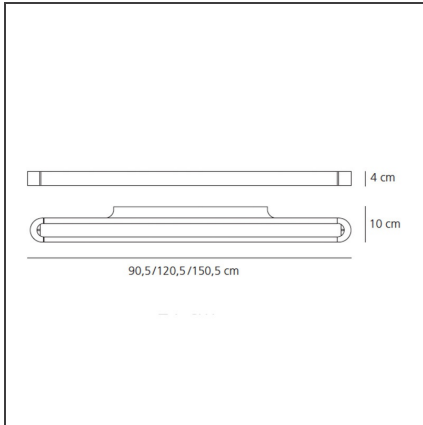

FEATURES

Article Code:	1915020A	Material:	Aluminium, methacrylate, polycarbonate
Colour:	Silver	Series:	Design
Installation:	Wall	Area contract:	Hospitality, null
Environment:	Indoor	Emission:	Direct/indirect

DIMENSIONS

Length:	cm 90.5	Glow Wire Test:	650
Width:	cm 10		
Height:	cm 4		

INCLUDED SOURCES

Category:	LED	Color temperature (K):	3000K
Number:	5	Color Tolerance:	MacAdam 3SDCM
Watt:	6W	CRI:	80
Delivered lumens output (lm):	909lm	Efficacy:	152lm/W
Type:	0	Service Life:	50000-L70
Class:	A		

LUMINAIRE

Power Supply:	Electronic Integrated	Delivered lumens output (lm):	3707lm
Watt:	32W	CCT:	3000K
Voltage:	220-240V	Efficiency:	79%
		Efficacy:	115.84lm/W
		CRI:	80

Notes

Lamp included.