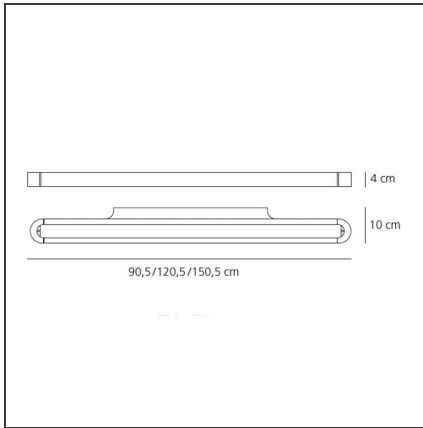

Talo parete 150 LED White - Dimmable

IP20     

Dimmerable: +  -

TECHNICAL DRAWINGS

DESIGN BY

Neil Poulton

DESCRIPTION

FEATURES

Article Code:	1920010A	Material:	Aluminium, methacrylate, polycarbonate
Colour:	White	Series:	Design
Installation:	Wall	Area contract:	Hospitality, null
Environment:	Indoor	Emission:	Direct/indirect

DIMENSIONS

Length:	cm 150	Glow Wire Test:	750°C
Width:	cm 10		
Height:	cm 4		

INCLUDED SOURCES

Category:	LED	Color temperature (K):	3000K
Number:	1	Color Tolerance:	3SDCM
Watt:	60W	CRI:	80
Delivered lumens output (lm):	7920lm	Efficacy:	132lm/W
Type:	0		
Class:	A		