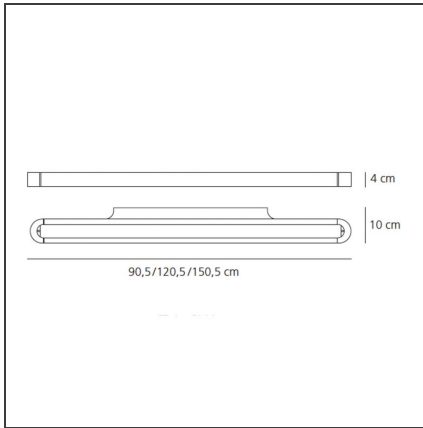

Talo parete 150 LED Silver - Dimmable

IP20     

Dimmerable: +  -

TECHNICAL DRAWINGS

DESIGN BY

Neil Poulton

DESCRIPTION

FEATURES

Article Code:	1920020A	Material:	Aluminium, methacrylate, polycarbonate
Colour:	silver	Series:	Design
Installation:	Wall	Area contract:	Hospitality, null
Environment:	Indoor	Emission:	Direct/indirect

DIMENSIONS

Length:	cm 150	Glow Wire Test:	750°C
Width:	cm 10		
Height:	cm 4		

INCLUDED SOURCES

Category:	LED	Color temperature (K):	3000K
Number:	1	Color Tolerance:	3SDCM
Watt:	60W	CRI:	80
Delivered lumens output (lm):	7920lm	Efficacy:	132lm/W
Type:	0		
Class:	A		