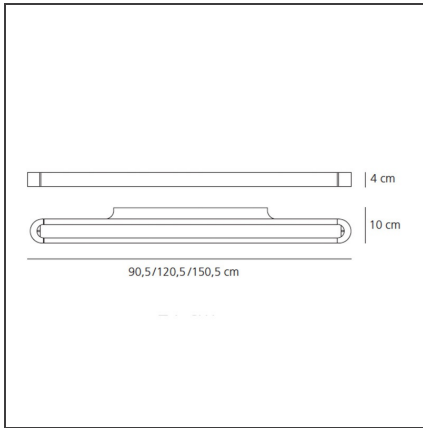

Talo parete 120 LED White - Dimmable

IP20     

Dimmerable: +  -

TECHNICAL DRAWINGS

DESIGN BY

Neil Poulton

DESCRIPTION

FEATURES

Article Code:	1918010A	Material:	Aluminium, methacrylate, polycarbonate
Colour:	White	Series:	Design
Installation:	Wall	Area contract:	Hospitality, null
Environment:	Indoor	Emission:	Direct/indirect

DIMENSIONS

Length:	cm 120	Glow Wire Test:	750°C
Width:	cm 10		
Height:	cm 4		

INCLUDED SOURCES

Category:	LED	Color temperature (K):	3000K
Number:	7	Color Tolerance:	MacAdam 3SDCM
Watt:	6.72W	CRI:	80
Delivered lumens output (lm):	1014lm	Efficacy:	151lm/W
Type:	0	Service Life:	50000-L70
Class:	A		