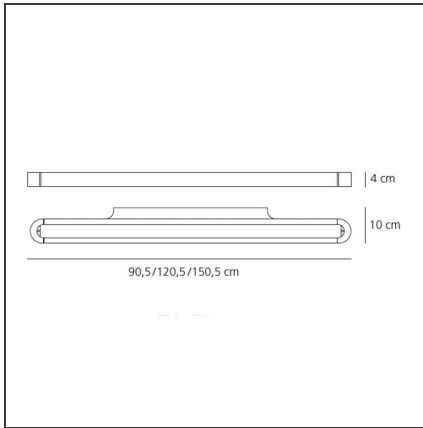

# Talo parete 120 LED Silver - Dimmable

IP20

Dimmerable: + -

## TECHNICAL DRAWINGS

## DIMENSIONS

<b>Length:</b>	cm 120	<b>Glow Wire Test:</b>	750°C
<b>Width:</b>	cm 10		
<b>Height:</b>	cm 4		