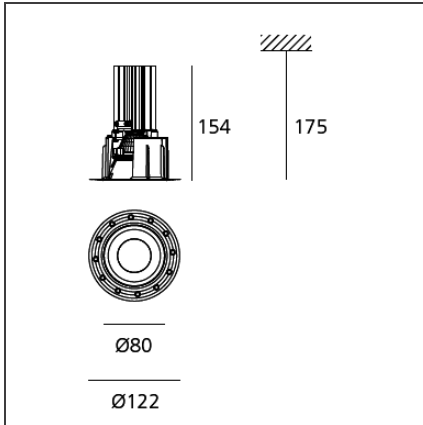

Tagora Recessed 80 - Led GU10 - White

IP20  

DESIGN BY

S./R. Cornelissen

DESCRIPTION

Series of ceiling mounted luminaires available in 4 diameters (80 mm, 270 mm, 570 mm, 970 mm), using high-output LEDs, Retrofit LEDs. □Consists of a trimless recessed frame fitted into the ceiling and an optical unit with an aluminium body painted in a range of colours: beige/white, grey/white, black/orange, black/vert and black/blue. □Tagora 80 and 270 offer a high-output spot light with aluminium optics. □Tagora 270 uses a proprietary system based on a hybrid combined lens and reflector optic. This system helps to create defined narrow beams using high-powered LED modules of large dimensions. □Tagora 570 and 970 come with a PMMA diffuser, offering a comfortable diffused light. LED versions use high-output sources. □Integrated electronic power supply, dimmable or non-dimmable options, depending on the version. Only ceiling recessed installation allowed. □Compliant with standard EN60598-1 and other specific standards.

TECHNICAL DRAWINGS

FEATURES

Article Code:	M020220	Material:	Aluminium
Colour:	White	Series:	Indoor
Installation:	Recessed		

DIMENSIONS

Weight:	kg 0.3	Cutout diameter:	cm 9.2
Recessed depth:	cm 15.4	Cutout shape:	Rounded
		Glow Wire Test:	960

SOURCES NOT INCLUDED

Category:	LED
Number:	1
Watt:	4W
Type:	2
Socket:	E27

LUMINAIRE

Voltage:	220V-240V
-----------------	-----------