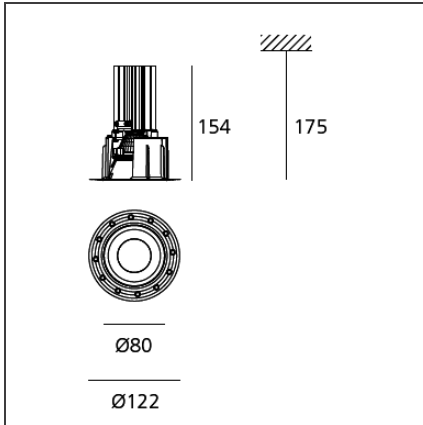

Tagora Recessed 80 - GU10 - Orange

IP20  

DESIGN BY

S./R. Cornelissen

DESCRIPTION

Series of ceiling mounted luminaires available in 4 diameters (80 mm, 270 mm, 570 mm, 970 mm), using high-output LEDs, Retrofit LEDs. □Consists of a trimless recessed frame fitted into the ceiling and an optical unit with an aluminium body painted in a range of colours: beige/white, grey/white, black/orange, black/vert and black/blue. □Tagora 80 and 270 offer a high-output spot light with aluminium optics. □Tagora 270 uses a proprietary system based on a hybrid combined lens and reflector optic. This system helps to create defined narrow beams using high-powered LED modules of large dimensions. □Tagora 570 and 970 come with a PMMA diffuser, offering a comfortable diffused light. LED versions use high-output sources. □Integrated electronic power supply, dimmable or non-dimmable options, depending on the version. Only ceiling recessed installation allowed. □Compliant with standard EN60598-1 and other specific standards.

TECHNICAL DRAWINGS

FEATURES

Article Code:	M020210	Material:	Aluminium
Colour:	Orange	Series:	Indoor
Installation:	Recessed		

DIMENSIONS

Weight:	kg 0.3	Cutout diameter:	cm 9.2
Recessed depth:	cm 15.4	Cutout shape:	Rounded
		Glow Wire Test:	960

SOURCES NOT INCLUDED

Category:	LED
Number:	1
Watt:	4W
Type:	2
Socket:	E27

LUMINAIRE

Voltage:	220V-240V
-----------------	-----------