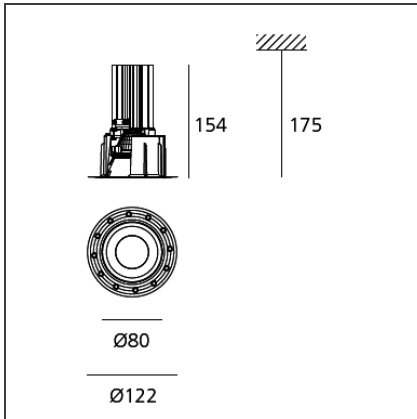

Tagora Incasso 80 - Led 4000K - 44° - Orange

IP20 Dimmerable:

DESIGN BY

S./R. Cornelissen

DESCRIPTION

Series of ceiling mounted luminaires available in 4 diameters (80 mm, 270 mm, 570 mm, 970 mm), using high-output LEDs, Retrofit LEDs. Consists of a trimless recessed frame fitted into the ceiling and an optical unit with an aluminium body painted in a range of colours: beige/white, grey/white, black/orange, black/vert and black/blue. Tagora 80 and 270 offer a high-output spot light with aluminium optics. Tagora 270 uses a proprietary system based on a hybrid combined lens and reflector optic. This system helps to create defined narrow beams using high-powered LED modules of large dimensions. Tagora 570 and 970 come with a PMMA diffuser, offering a comfortable diffused light. LED versions use high-output sources. Integrated electronic power supply, dimmable or non-dimmable options, depending on the version. Only ceiling recessed installation allowed. Compliant with standard EN60598-1 and other specific standards.

TECHNICAL DRAWINGS

FEATURES

Article Code:	AB00516	Material:	Aluminium
Colour:	Orange	Series:	Indoor
Installation:	Recessed		

DIMENSIONS

Height:	cm 15.4	Cutout diameter:	cm 9.2
Weight:	kg 0.3	Cutout shape:	Rounded
Recessed depth:	cm 17.5	Glow Wire Test:	960

ACCESSORIES

DRIVER cc 16W
350mA 220-240
156 52 26 1max
DALI
dimmable/Push
dali
M077401