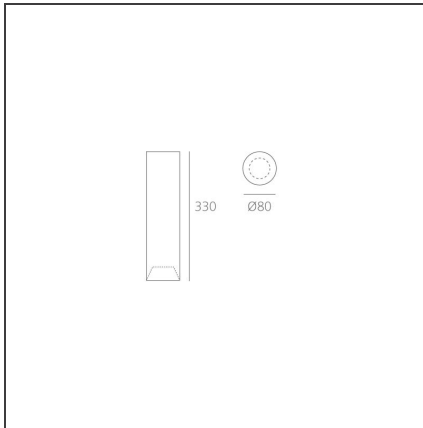

Tagora Ceiling 80 - Led 52° 3000K - Black/Orange - Dimmable Dali

IP20   Dimmerable: 

DESIGN BY

S./R. Cornelissen

DESCRIPTION

Series of ceiling mounted luminaires available in 4 diameters (80 mm, 270 mm, 570 mm, 970 mm), using high-output LEDs, Retrofit LEDs. □Aluminium body available in different two-coloured versions: beige/white, grey/white, black/orange, black/vert and black/blue. □Tagora 80 and 270 offer a high-output spot light with aluminium optics. □Tagora 270 uses a proprietary system based□on a hybrid combined lens and reflector optic. This system helps to create defined narrow beams using high-powered LED modules of large dimensions. □Tagora 570 and 970 come with a PMMA diffuser, offering a comfortable diffused light. LED versions use high-output sources. □Integrated electronic power supply, dimmable or non-dimmable options, depending on the version. Only ceiling mounted installation allowed.□Compliant with standard EN60598-1 and other specific standards.

TECHNICAL DRAWINGS

FEATURES

Article Code:	AB08357	Material:	Aluminium
Colour:	Orange/Black	Series:	Indoor
Installation:	Ceiling		

DIMENSIONS

Height:	cm 33	Cutout shape:	Rounded
Weight:	kg 1.1	Glow Wire Test:	960