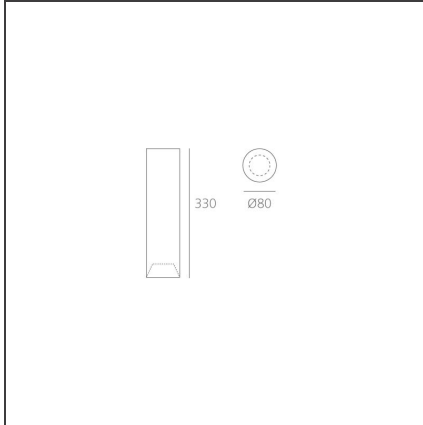

Tagora Ceiling 80 - Led 52° 3000K - Beige/White - Dimmable Dali

IP20   Dimmerable: 

DESIGN BY

S./R. Cornelissen

DESCRIPTION

Series of ceiling mounted luminaires available in 4 diameters (80 mm, 270 mm, 570 mm, 970 mm), using high-output LEDs, Retrofit LEDs. □Aluminium body available in different two-coloured versions: beige/white, grey/white, black/orange, black/vert and black/blue. □Tagora 80 and 270 offer a high-output spot light with aluminium optics. □Tagora 270 uses a proprietary system based□on a hybrid combined lens and reflector optic. This system helps to create defined narrow beams using high-powered LED modules of large dimensions. □Tagora 570 and 970 come with a PMMA diffuser, offering a comfortable diffused light. LED versions use high-output sources. □Integrated electronic power supply, dimmable or non-dimmable options, depending on the version. Only ceiling mounted installation allowed.□Compliant with standard EN60598-1 and other specific standards.

TECHNICAL DRAWINGS

FEATURES

Article Code:	AB08352	Material:	Aluminium
Colour:	Beige/White	Series:	Indoor
Installation:	Ceiling		

DIMENSIONS

Height:	cm 33	Cutout shape:	Rounded
Weight:	kg 1.1	Glow Wire Test:	960