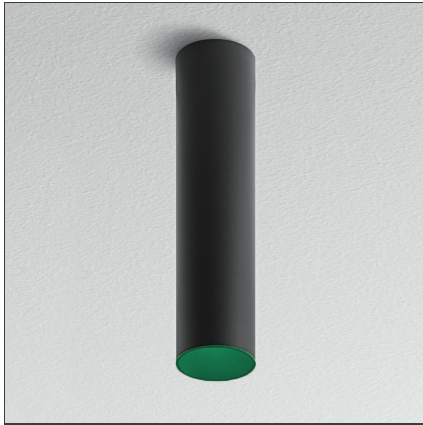

Tagora Ceiling 80 - Led 44° 4000K - Black/Green - Dimmable Dali

IP20   Dimmerable: 

DESIGN BY

S./R. Cornelissen

DESCRIPTION

Series of ceiling mounted luminaires available in 4 diameters (80 mm, 270 mm, 570 mm, 970 mm), using high-output LEDs, Retrofit LEDs. □Aluminium body available in different two-coloured versions: beige/white, grey/white, black/orange, black/vert and black/blue. □Tagora 80 and 270 offer a high-output spot light with aluminium optics. □Tagora 270 uses a proprietary system based□on a hybrid combined lens and reflector optic. This system helps to create defined narrow beams using high-powered LED modules of large dimensions. □Tagora 570 and 970 come with a PMMA diffuser, offering a comfortable diffused light. LED versions use high-output sources. □Integrated electronic power supply, dimmable or non-dimmable options, depending on the version. Only ceiling mounted installation allowed.□Compliant with standard EN60598-1 and other specific standards.

TECHNICAL DRAWINGS

FEATURES

Article Code:	AB08559	Material:	Aluminium
Colour:	Black/Green	Series:	Indoor
Installation:	Ceiling		

DIMENSIONS

Height:	cm 33	Cutout shape:	Rounded
Weight:	kg 1.1	Glow Wire Test:	960

INCLUDED SOURCES

Category:	LED	Color temperature (K):	4000K
Number:	1	Color Tolerance:	MacAdam 3SDCM
Watt:	14W	CRI:	90
Type:	0	Service Life:	L70 (6K) 60000h
Class:	A		

LUMINAIRE

Power Supply:	220/240Vac 50/60Hz electronic ballast included	Delivered lumens output (lm):	1145lm
Transformer availability:	Integrated	CCT:	4000K
Watt:	14W	Efficiency:	75%
Voltage:	220V-240V	Efficacy:	81.80lm/W
		CRI:	90
		Dimmable Typology:	Dali