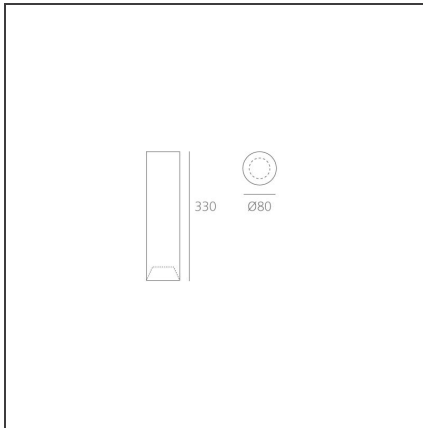

Tagora Ceiling 80 - Led 44° 4000K - Beige/White - Dimmable Dali

IP20    Dimmerable: 

DESIGN BY

S./R. Cornelissen

DESCRIPTION

Series of ceiling mounted luminaires available in 4 diameters (80 mm, 270 mm, 570 mm, 970 mm), using high-output LEDs, Retrofit LEDs. □Aluminium body available in different two-coloured versions: beige/white, grey/white, black/orange, black/vert and black/blue. □Tagora 80 and 270 offer a high-output spot light with aluminium optics. □Tagora 270 uses a proprietary system based□on a hybrid combined lens and reflector optic. This system helps to create defined narrow beams using high-powered LED modules of large dimensions. □Tagora 570 and 970 come with a PMMA diffuser, offering a comfortable diffused light. LED versions use high-output sources. □Integrated electronic power supply, dimmable or non-dimmable options, depending on the version. Only ceiling mounted installation allowed.□Compliant with standard EN60598-1 and other specific standards.

TECHNICAL DRAWINGS

FEATURES

Article Code:	AB08552	Material:	Aluminium
Colour:	Beige/White	Series:	Indoor
Installation:	Ceiling		

DIMENSIONS

Height:	cm 33	Cutout shape:	Rounded
Weight:	kg 1.1	Glow Wire Test:	960