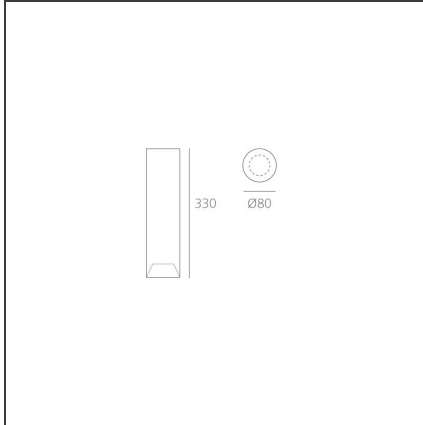

Tagora Ceiling 80 - Led 36° 3000K - Black/Orange - Dimmable Dali

IP20   Dimmerable: 

DESIGN BY

S./R. Cornelissen

DESCRIPTION

Series of ceiling mounted luminaires available in 4 diameters (80 mm, 270 mm, 570 mm, 970 mm), using high-output LEDs, Retrofit LEDs. □Aluminium body available in different two-coloured versions: beige/white, grey/white, black/orange, black/vert and black/blue. □Tagora 80 and 270 offer a high-output spot light with aluminium optics. □Tagora 270 uses a proprietary system based□on a hybrid combined lens and reflector optic. This system helps to create defined narrow beams using high-powered LED modules of large dimensions. □Tagora 570 and 970 come with a PMMA diffuser, offering a comfortable diffused light. LED versions use high-output sources. □Integrated electronic power supply, dimmable or non-dimmable options, depending on the version. Only ceiling mounted installation allowed.□Compliant with standard EN60598-1 and other specific standards.

TECHNICAL DRAWINGS

FEATURES

Article Code:	AB08157	Material:	Aluminium
Colour:	Orange/Black	Series:	Indoor
Installation:	Ceiling		

DIMENSIONS

Height:	cm 33	Cutout shape:	Rounded
Weight:	kg 1.1	Glow Wire Test:	960