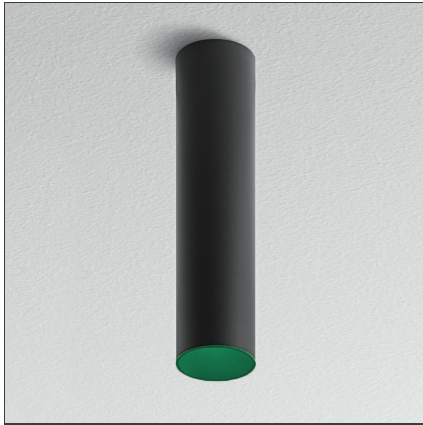

Tagora Ceiling 80 - Led 36° 3000K - Black/Green - Dimmable Dali

IP20   Dimmerable: 

DESIGN BY

S./R. Cornelissen

DESCRIPTION

Series of ceiling mounted luminaires available in 4 diameters (80 mm, 270 mm, 570 mm, 970 mm), using high-output LEDs, Retrofit LEDs. □Aluminium body available in different two-coloured versions: beige/white, grey/white, black/orange, black/vert and black/blue. □Tagora 80 and 270 offer a high-output spot light with aluminium optics. □Tagora 270 uses a proprietary system based□on a hybrid combined lens and reflector optic. This system helps to create defined narrow beams using high-powered LED modules of large dimensions. □Tagora 570 and 970 come with a PMMA diffuser, offering a comfortable diffused light. LED versions use high-output sources. □Integrated electronic power supply, dimmable or non-dimmable options, depending on the version. Only ceiling mounted installation allowed.□Compliant with standard EN60598-1 and other specific standards.

TECHNICAL DRAWINGS

FEATURES

Article Code:	AB08159	Material:	Aluminium
Colour:	Black/Green	Series:	Indoor
Installation:	Ceiling		

DIMENSIONS

Height:	cm 33	Cutout shape:	Rounded
Weight:	kg 1.1	Glow Wire Test:	960

INCLUDED SOURCES

Category:	LED	Color temperature (K):	3000K
Number:	1	Color Tolerance:	MacAdam 3SDCM
Watt:	14W	CRI:	90
Type:	0	Service Life:	L70 (6K) 60000h
Class:	A		

LUMINAIRE

Power Supply:	220/240Vac 50/60Hz electronic ballast included	Delivered lumens output (lm):	1027lm
Transformer availability:	Integrated	CCT:	3000K
Watt:	14W	Efficiency:	69%
Voltage:	220V-240V	Efficacy:	73.39lm/W
		CRI:	90
		Dimmable Typology:	Dali