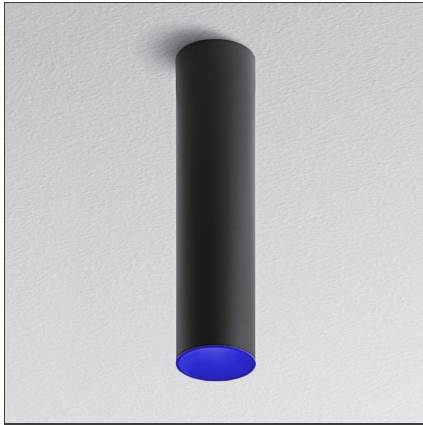

Tagora Ceiling 80 - Led 36° 3000K - Black/Blue - Dimmable Dali

IP20   Dimmerable: 

DESIGN BY

S./R. Cornelissen

DESCRIPTION

Series of ceiling mounted luminaires available in 4 diameters (80 mm, 270 mm, 570 mm, 970 mm), using high-output LEDs, Retrofit LEDs. □Aluminium body available in different two-coloured versions: beige/white, grey/white, black/orange, black/vert and black/blue. □Tagora 80 and 270 offer a high-output spot light with aluminium optics. □Tagora 270 uses a proprietary system based□on a hybrid combined lens and reflector optic. This system helps to create defined narrow beams using high-powered LED modules of large dimensions. □Tagora 570 and 970 come with a PMMA diffuser, offering a comfortable diffused light. LED versions use high-output sources. □Integrated electronic power supply, dimmable or non-dimmable options, depending on the version. Only ceiling mounted installation allowed.□Compliant with standard EN60598-1 and other specific standards.

TECHNICAL DRAWINGS

FEATURES

Article Code:	AB08158	Material:	Aluminium
Colour:	Black/Blue	Series:	Indoor
Installation:	Ceiling		

DIMENSIONS

Height:	cm 33	Cutout shape:	Rounded
Weight:	kg 1.1	Glow Wire Test:	960

INCLUDED SOURCES

Category:	LED	Color temperature (K):	3000K
Number:	1	Color Tolerance:	MacAdam 3SDCM
Watt:	14W	CRI:	90
Type:	0	Service Life:	L70 (6K) 60000h
Class:	A		

LUMINAIRE

Power Supply:	220/240Vac 50/60Hz electronic ballast included	Delivered lumens output (lm):	10271m
Transformer availability:	Integrated	CCT:	3000K
Watt:	14W	Efficiency:	69%
Voltage:	220V-240V	Efficacy:	73.39lm/W
		CRI:	90
		Dimmable Typology:	Dali