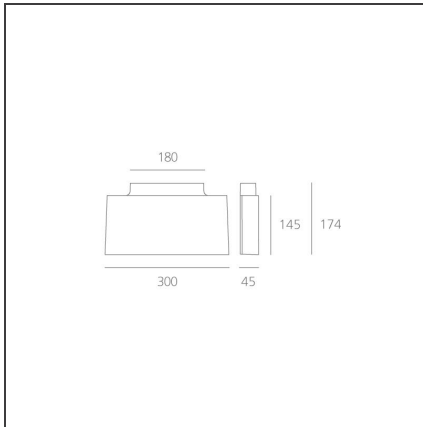

Surf Wall 300 - LED retrofit (R7s) - Grey

IP20   

DESIGN BY

Neil Poulton

DESCRIPTION

A range of wall lamps with indirect lighting, using halogen, metal-halide and TC-LEL fluorescent lamps. Aluminium body with white or grey paint finish. 3 size options: 174x300mm, 290x460mm and 290x600mm. Electronic ballast. Protective glass (for halogen and metal-halide versions) or polycarbonate dust-protection screen (for 2x TC-LEL versions). Complies with standard EN60598-1 and other specific standards.

TECHNICAL DRAWINGS

FEATURES

Article Code:	M060966	Material:	Painted Aluminium
Colour:	Grey	Series:	Indoor
Installation:	Wall	Area contract:	Hospitality, null, Office, Residential
Environment:	Indoor	Emission:	Indirect

DIMENSIONS

Length:	cm 30	Glow Wire Test:	960
Width:	cm 17.4		
Height:	cm 4.5		
Weight:	kg 1		

SOURCES NOT INCLUDED

Category:	LED
Number:	1
Watt:	300W
Type:	2
Socket:	R7s
Class:	A

LUMINAIRE

Power Supply:	Electronic	Delivered lumens output (lm):	3383lm
Watt:	300W	Efficiency:	64%
Voltage:	220V-240V	Efficacy:	11.28lm/W
		CRI:	100