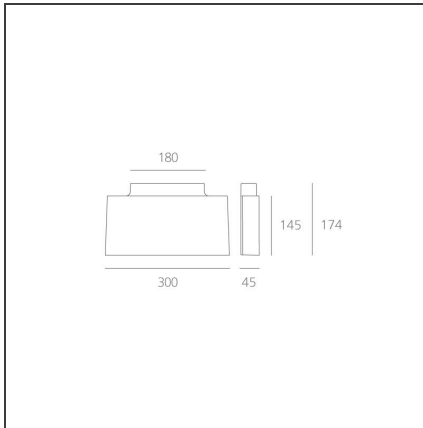

Surf Wall 300 - Dali SwitchDim - LED 3000K - Grey

IP20     Dimmerable: 

DESIGN BY

Neil Poulton

DESCRIPTION

High-performing LED wall-mounted light fitting.
 More than 3,400 lm flux installed.
 High efficiency: more than 70 lumen per watt.
 Available in warm white (3000K) and neutral white (4000K) – CRI=80 (typ).
 Materials: body in white or grey painted aluminium.
 Non-dimmable electronic power supply or DALI dimmable/Switchdim options.
 Compliant to standard EN62471, EN60598-1 and other specific regulations.

TECHNICAL DRAWINGS

FEATURES

Article Code:	M060191	Material:	Painted Aluminium
Colour:	grey	Series:	Indoor
Installation:	Wall	Area contract:	Hospitality, null, Office, Residential
Environment:	Indoor	Emission:	Indirect

DIMENSIONS

Length:	cm 30	Glow Wire Test:	960
Width:	cm 17.4		
Height:	cm 4.5		
Weight:	kg 1.4		

INCLUDED SOURCES

Category:	LED	Color temperature (K):	3000K
Number:	1	Color Tolerance:	3SDCM
Watt:	31W	CRI:	80 typ
Delivered lumens output (lm):	3433lm	Efficacy:	110lm/W
Type:	0	Service Life:	L70(6K)>50000h
Class:	A		

LUMINAIRE

Power Supply:	Electronic	Delivered lumens output (lm):	2931lm
Watt:	35W	CCT:	3000K
Voltage:	220V-240V	Efficiency:	100%
		Efficacy:	83.74lm/W
		CRI:	80
		Dimmable Typology:	Dali