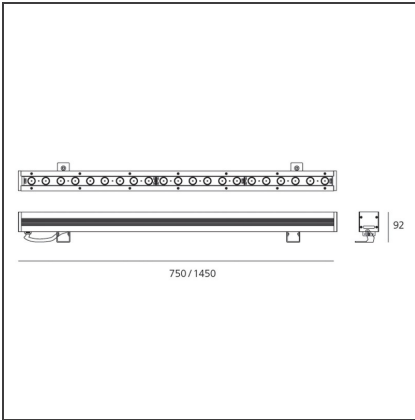

SuperSpike RGB 50W - 23°

IP65  

DESIGN BY

Studio Artemide

DESCRIPTION

Light fixture with high-performance LED light sources.
Wall/ceiling installation.
Composed by extruded aluminium body, diffuser and protection frame.

TECHNICAL DRAWINGS

FEATURES

Article Code:	NL756525C0	Material:	aluminium,diffuser in thick UV resistant
Colour:	Aluminium	Series:	Outdoor
Installation:	Wall	Area contract:	Outdoor
		Emission:	Direct adjustable

DIMENSIONS

Length:	cm 75
Height:	cm 9.2

INCLUDED SOURCES

Category:	LED	Color temperature (K):	RGB
Number:	1	Voltage:	24Vdc
Watt:	50W		
Type:	0		
Class:	A		

LUMINAIRE

Power Supply:	Electronic ballast
Watt:	50,4W
Voltage:	24Vdc