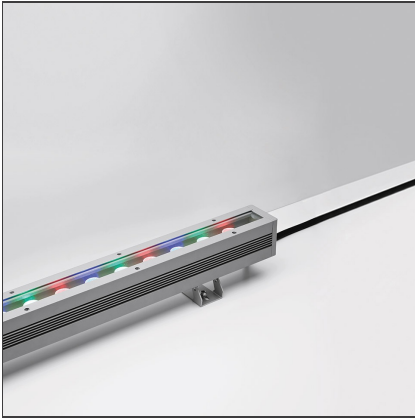

SuperSpike RGB 50W - 23°

IP65  

DESIGN BY

Studio Artemide

DESCRIPTION

Light fixture with high-performance LED light sources.
Wall/ceiling installation.
Composed by extruded aluminium body, diffuser and protection frame.

TECHNICAL DRAWINGS

FEATURES

Article Code:	NL756525C0	Material:	aluminium,diffuser in thick UV resistant
Colour:	Aluminium	Series:	Outdoor
Installation:	Wall	Area contract:	Outdoor
		Emission:	Direct adjustable

DIMENSIONS

Length:	cm 75
Height:	cm 9.2

INCLUDED SOURCES

Category:	LED	Color temperature (K):	RGB
Number:	1	Voltage:	24Vdc
Watt:	50W		
Type:	0		
Class:	A		

LUMINAIRE

Power Supply:	Electronic ballast
Watt:	50,4W
Voltage:	24Vdc

Notes

Medium optic
Medium luminous flux to highlight details, large sections of windows.(25° optic)

ACCESSORIES

CAVO
COLLEGAMENTO
TASTIERA
ESTERNA
NL7833

DRIVER LED NLX 2-
100 RGB 100W
IP65
NL84100

DRIVER LED NLX 2-
70 IP65
NL81260