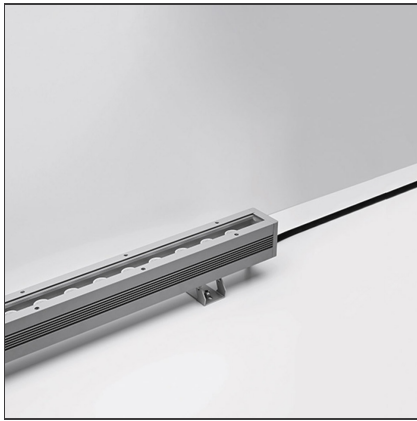

SuperSpike 67W - 23° 3000K

IP65

DESIGN BY

Studio Artemide

DESCRIPTION

Light fixture with high-performance LED light sources.

Wall/ceiling installation.

Composed by extruded aluminium body, diffuser and protection frame.

Electrical connection to the ballast by means of 110cm-long two-pole cable H07RN-F, with IP68 terminal board supplied with the fixture.

Body in extruded EN AW6060 T5 aluminium.

24Vdc remote ballast.