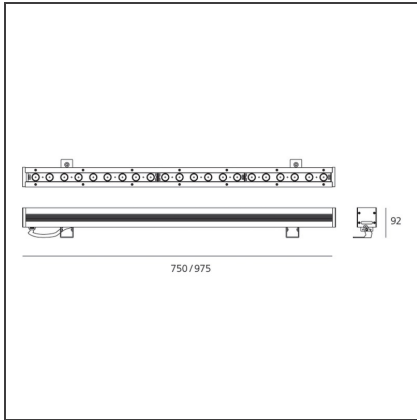

TECHNICAL DRAWINGS

FEATURES

Article Code:	NL716725K0	Material:	aluminium, diffuser in thick UV resistant
Colour:	Aluminium	Series:	Outdoor
Installation:	Wall	Area contract:	Outdoor
		Emission:	Direct adjustable

DIMENSIONS

Length:	cm 97.5
Height:	cm 9.2

INCLUDED SOURCES

Category:	LED	Color temperature (K):	3000K
Number:	1	Voltage:	24 Vdc
Watt:	67W		
Wattage (Single):	3W		
Type:	0		
Class:	A		

LUMINAIRE

Power Supply:	Electronic ballast	Delivered lumens output (lm):	2200lm
Watt:	67,2W	CCT:	3000K
Voltage:	24Vdc	Efficacy:	33lm/W
		CRI:	80

Notes

Medium optic

Medium luminous flux to highlight details, large sections of windows. (25° optic)