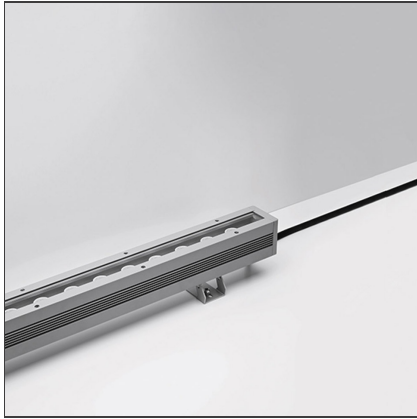

SuperSpike 50W - 40° 3000K

IP65

DESIGN BY

Studio Artemide

DESCRIPTION

Light fixture with high-performance LED light sources.

Wall/ceiling installation.

Composed by extruded aluminium body, diffuser and protection frame.

Electrical connection to the ballast by means of 110cm-long two-pole cable H07RN-F, with IP68 terminal board supplied with the fixture.

Body in extruded EN AW6060 T5 aluminium.

24Vdc remote ballast.