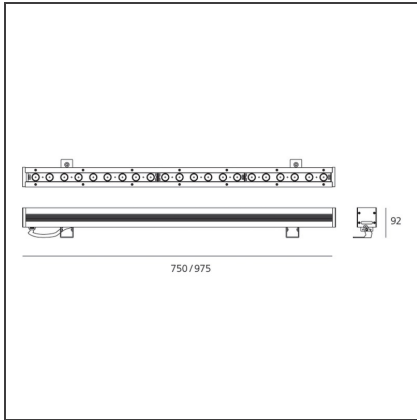

TECHNICAL DRAWINGS

FEATURES

Article Code:	NL716640K0	Material:	aluminium, diffuser in thick UV resistant
Colour:	Aluminium	Series:	Outdoor
Installation:	Wall	Area contract:	Outdoor
		Emission:	Direct adjustable

DIMENSIONS

Length:	cm 75
Height:	cm 9.2

INCLUDED SOURCES

Category:	LED	Color temperature (K):	3000K
Number:	1	Voltage:	24 Vdc
Watt:	50W		
Wattage (Single):	3W		
Type:	0		
Class:	A		

LUMINAIRE

Power Supply:	Electronic ballast	Delivered lumens output (lm):	1650lm
Watt:	50,4W	CCT:	3000K
Voltage:	24Vdc	Efficacy:	33lm/W
		CRI:	80

Notes

Flood optic

Wide luminous flow suitable for lighting large areas.(40° optic)