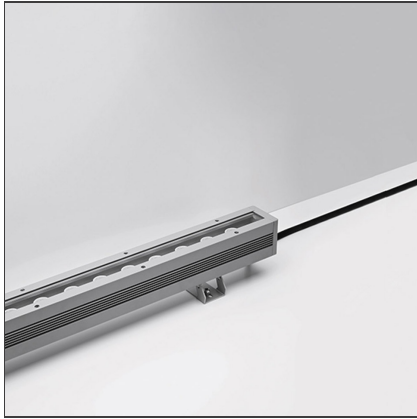

SuperSpike 50W - 23° 3000K

IP65  

DESIGN BY

Studio Artemide

DESCRIPTION

Light fixture with high-performance LED light sources.

Wall/ceiling installation.

Composed by extruded aluminium body, diffuser and protection frame.

Electrical connection to the ballast by means of 110cm-long two-pole cable H07RN-F, with IP68 terminal board supplied with the fixture.

Body in extruded EN AW6060 T5 aluminium.

24Vdc remote ballast.

TECHNICAL DRAWINGS

FEATURES

Article Code:	NL716625K0	Material:	aluminium, diffuser in thick UV resistant
Colour:	Aluminium	Series:	Outdoor
Installation:	Wall	Area contract:	Outdoor
		Emission:	Direct adjustable

DIMENSIONS

Length:	cm 75
Height:	cm 9.2

INCLUDED SOURCES

Category:	LED	Color temperature (K):	3000K
Number:	1	Voltage:	24 Vdc
Watt:	50W		
Wattage (Single):	3W		
Type:	0		
Class:	A		

LUMINAIRE

Power Supply:	Electronic ballast	Delivered lumens output (lm):	1650lm
Watt:	50,4W	CCT:	3000K
Voltage:	24Vdc	Efficacy:	33lm/W
		CRI:	80