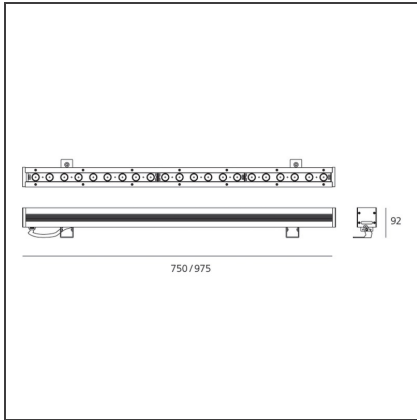

SuperSpike 50W - 23° 3000K

IP65  

DESIGN BY

Studio Artemide

DESCRIPTION

Light fixture with high-performance LED light sources.

Wall/ceiling installation.

Composed by extruded aluminium body, diffuser and protection frame.

Electrical connection to the ballast by means of 110cm-long two-pole cable H07RN-F, with IP68 terminal board supplied with the fixture.

Body in extruded EN AW6060 T5 aluminium.

24Vdc remote ballast.

TECHNICAL DRAWINGS

FEATURES

Article Code:	NL716625K0	Material:	aluminium, diffuser in thick UV resistant
Colour:	Aluminium	Series:	Outdoor
Installation:	Wall	Area contract:	Outdoor
		Emission:	Direct adjustable

DIMENSIONS

Length:	cm 75
Height:	cm 9.2

INCLUDED SOURCES

Category:	LED	Color temperature (K):	3000K
Number:	1	Voltage:	24 Vdc
Watt:	50W		
Wattage (Single):	3W		
Type:	0		
Class:	A		

LUMINAIRE

Power Supply:	Electronic ballast	Delivered lumens output (lm):	1650lm
Watt:	50,4W	CCT:	3000K
Voltage:	24Vdc	Efficacy:	33lm/W
		CRI:	80